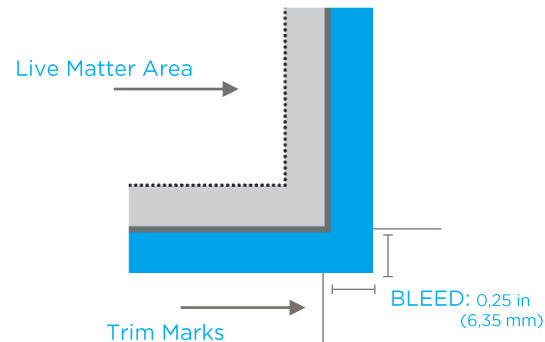

Full Page

Bleed Size

- 9.25 x 12.35 in
- (234.95 mm x 313.69 mm)

Final Trim Size

- 9 x 12.1 in
- (228.6 mm x 307.34 mm)

Live Area

- 0.35 in from the trim
- (8.89 mm)

Double Page Spread

Bleed Size

- 18.25 x 12.35 in
- (463.55 mm x 313.69 mm)

Final Trim Size

- 18 x 12.1 in
- (457.2 mm x 307.34 mm)

Live Area

- 0.35 in from the trim
- (8.89 mm) and 0.75 in centre (spine) (19.05 mm)

Artwork Specifications

Bleed Size

- 9.25 x 12.35 in
- (234.95 mm x 313.69 mm)

Final Trim Size

- 26.625 x 12.1 in
- (676.275 mm x 307.34 mm)

Live Area

- 0.35 in from the trim
- (8.89 mm)

Opening Triple Fold

Bleed Size

- 26.75 x 12.35 in
- (679.45 mm x 313.69 mm)

Final Trim Size

- 27.25 x 12.1 in
- (692.15 mm x 307.34 mm)

Live Area

- 0.35 in (8.89 mm) from the trim
- 0.35 in (8.89 mm) from the fold