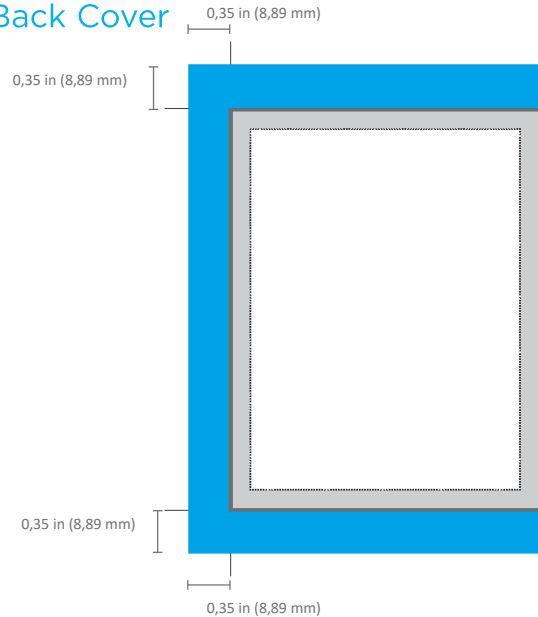

Bleed Size

- 18.25 x 12.35 in
- (463.55 mm x 313.69 mm)

Final Trim Size

- 18 x 12.1 in
- (457.2 mm x 307.34 mm)

Live Area

- 0.35 in from the trim
- (8.89 mm) and 0.75 in centre (spine) (19.05 mm)

Artwork Specifications

Back Cover

Bleed Size

- 9.375 x 12.875 in
- (238.125 mm x 327.025 mm)

Final Trim Size

- 9 x 12.1 in
- (228.6 mm x 307.34 mm)

Live Area

- 0.35 in from the trim
- (8.89 mm)

Double Cardboard

Bleed Size

- 9.25 x 12.35 in
- (234.95 mm x 313.69 mm)

Final Trim Size

- 26.625 x 12.1 in
- (676.275 mm x 307.34 mm)

Live Area

- 0.35 in from the trim
- (8.89 mm)

Opening Triple Fold

Bleed Size

- 26.75 x 12.35 in
- (679.45 mm x 313.69 mm)

Final Trim Size

- 27.25 x 12.1 in
- (692.15 mm x 307.34 mm)

Live Area

- 0.35 in (8.89 mm) from the trim
- 0.35 in (8.89 mm) from the fold