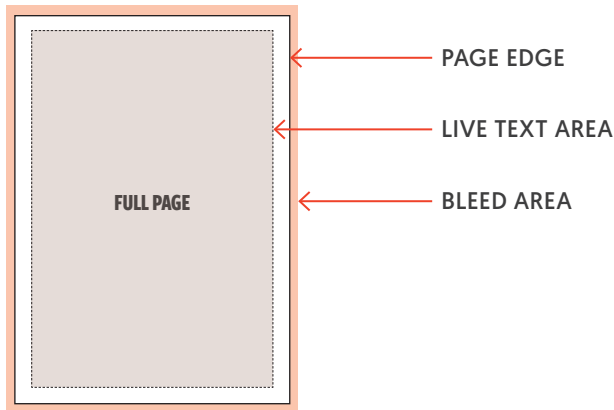

## For a full page ad:

**width 270mm x height 350mm**

All full page artwork must be supplied with bleed (5mm on all 4 sides). Artwork therefore **MUST** be supplied to us as: **width 280mm x height 360mm.**

Please keep all text 15mm away from the trimmed page edge. The live text area therefore is:

**width 240mm x height 322mm.**

**Half horizontal:**  
w240mm x h145mm

**Half vertical:**  
w118mm x h296mm

**Quarter:**  
w118mm x h146mm

### Leader banner (pixels)

**Web:** w728 x h90

**Mobile:** w300 x h37

**Super MPU:** w300 x h600

**MPU:** w300 x h250