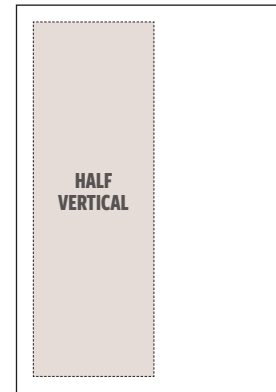

## For a full page ad:

**width 270mm x height 350mm**

All full page artwork must be supplied with bleed (5mm on all 4 sides). Artwork therefore **MUST** be supplied to us as: **width 280mm x height 360mm.**

Please keep all text 15mm away from the trimmed page edge. The live text area therefore is:

**width 240mm x height 322mm.**

**Half horizontal:**  
w240mm x h145mm

**Half vertical:**  
w118mm x h296mm

**Quarter:**  
w118mm x h146mm

### Leader banner (pixels)

**Web:** w728 x h90

**Mobile:** w300 x h37

**Super MPU:** w300 x h600

**MPU:** w300 x h250