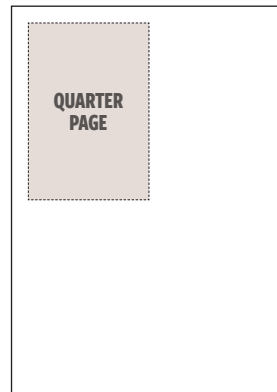

## For a full page ad:

**width 270mm x height 350mm**

All full page artwork must be supplied with bleed (5mm on all 4 sides). Artwork therefore **MUST** be supplied to us as: **width 280mm x height 360mm.**

Please keep all text 15mm away from the trimmed page edge. The live text area therefore is:

**width 240mm x height 322mm.**

**Half horizontal:**  
w240mm x h145mm

**Half vertical:**  
w118mm x h296mm

**Quarter:**  
w118mm x h146mm

### Leader banner (pixels)

**Web:** w728 x h90

**Mobile:** w300 x h37

**Super MPU:** w300 x h600

**MPU:** w300 x h250