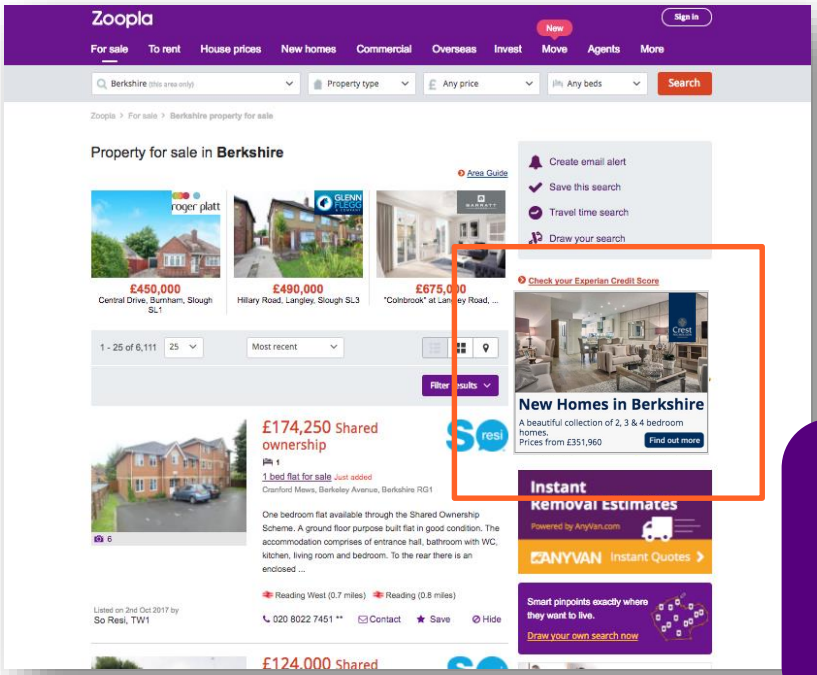

Audience Sponsorship

How does it work?

1 Decide the **Area** you would like to target

Target by:

- Outcode
- City
- Region

2 Add on the **Audience** you would like to follow:

Renters

Buyers

Sellers

3

We show your adverts to users in your selected audience as they browse Zoopla & Primelocation

Whether it's scrolling through listings or reading the latest info on help to buy we can place an ad in front of your target audience