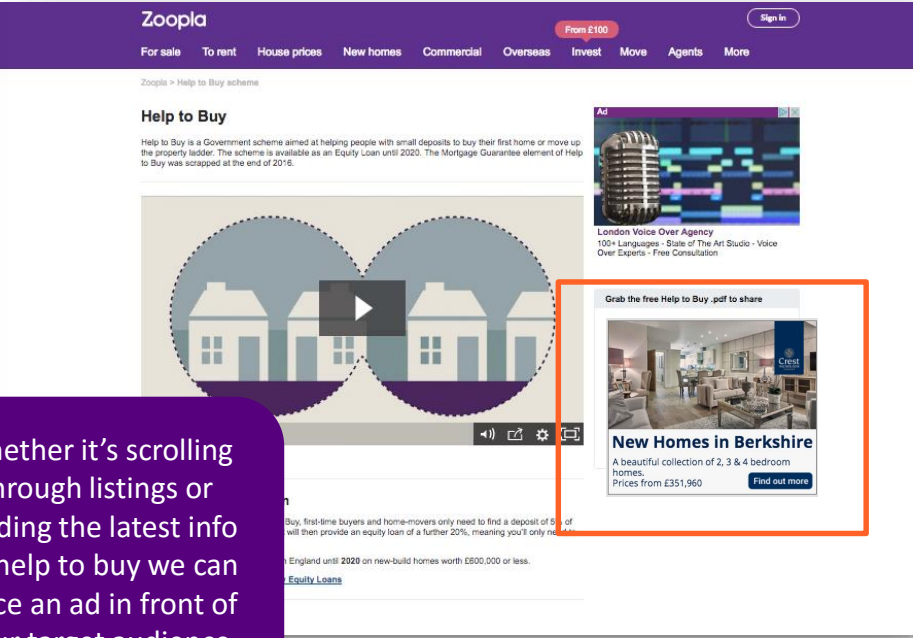

Audience Sponsorship

How does it work?

1 Decide the **Area** you would like to target

Target by:

- Outcode
- City
- Region

2 Add on the **Audience** you would like to follow:

Renters

Buyers

Sellers

3

We show your adverts to users in your selected audience as they browse Zoopla & Primelocation

Whether it's scrolling through listings or reading the latest info on help to buy we can place an ad in front of your target audience