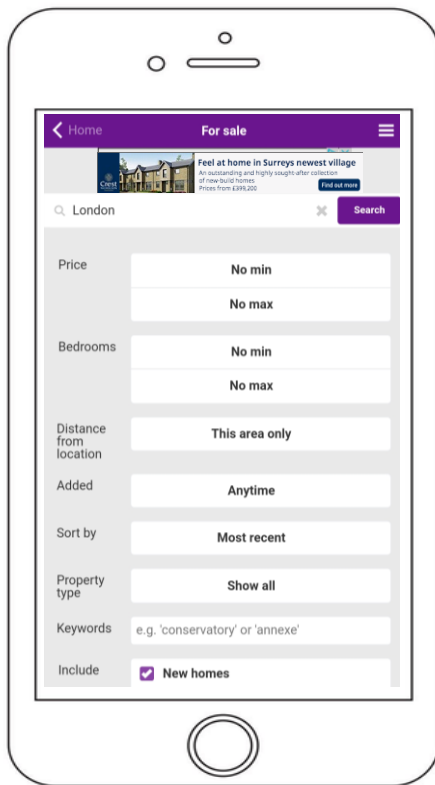

[Find out more](#)

Live in bustling Borough, SE1

2 & 3 bedroom luxury homes. Prices from £949,995

[Find out more](#)

New Homes in Berkshire

A beautiful collection of 2, 3 & 4 bedroom homes. Prices from £351,960

[Find out more](#)

Mobile

- We can serve your ad on our mobile site too
- Size available: 320x50
- We'll build the creative for free
- Extend your audience reach to our 14 million mobile visitors

Packages