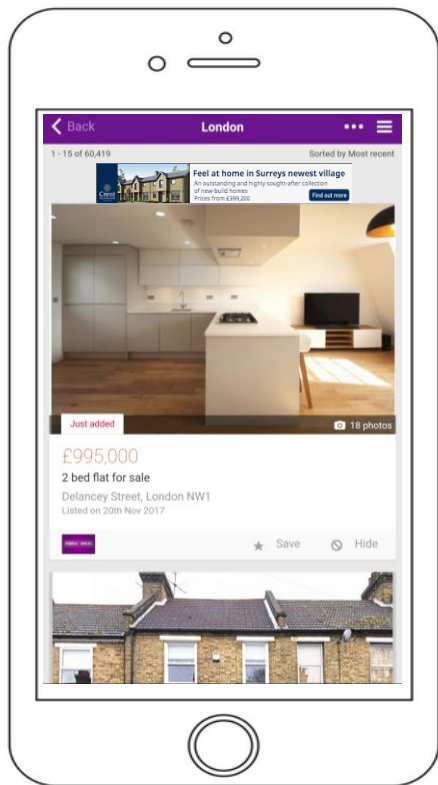

[Find out more](#)

Live in bustling Borough, SE1

2 & 3 bedroom luxury homes. Prices from £949,995

[Find out more](#)

New Homes in Berkshire

A beautiful collection of 2, 3 & 4 bedroom homes. Prices from £351,960

[Find out more](#)

Mobile

- We can serve your ad on our mobile site too
- Size available: 320x50
- We'll build the creative for free
- Extend your audience reach to our 14 million mobile visitors

Packages